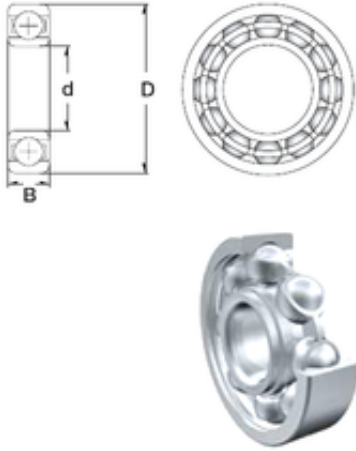

### ZEN 6314 deep groove ball bearings

Bearing No. 6314

Size	70x150x35 mm
Bore Diameter	70 mm
Outer Diameter	150 mm
Width	35 mm
d	70 mm
D	150 mm
B	35 mm
C	35 mm
Weight	0,26 Kg
Basic dynamic load rating (C)	104 kN
Basic static load rating (C0)	68 kN

6314 Bearing 2D drawings and 3D CAD models