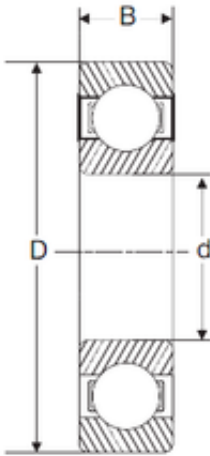

RES Bearing import&export co.,ltd

SIGMA 6422 deep groove ball bearings

Bearing No. 6422

Size	110x280x65 mm
Bore Diameter	110 mm
Outer Diameter	280 mm
Width	65 mm
d	110 mm
D	280 mm
B	65 mm
C	65 mm

6422 Bearing 2D drawings and 3D CAD models