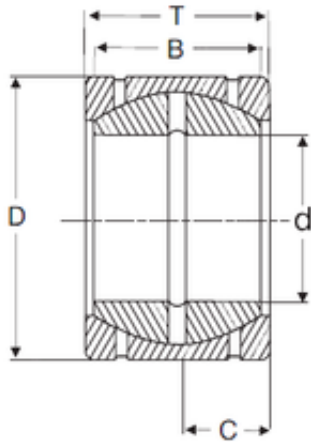

SIGMA GEZPR 300 S plain bearings

Bearing No. GEZPR 300 S

Size	76.2x130.175x84.836 mm
Bore Diameter	76,2 mm
Outer Diameter	130,175 mm
Width	84,836 mm
d	76,2 mm
D	130,175 mm
T	84,836 mm
B	76,759 mm
C	39,243 mm

GEZPR 300 S Bearing 2D drawings and 3D CAD models