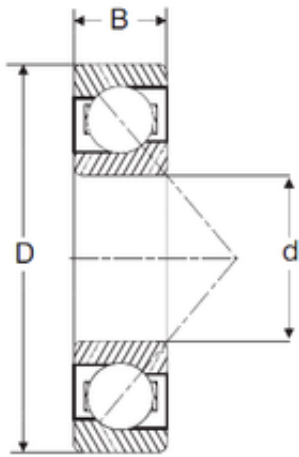

### SIGMA MJT 1/2 angular contact ball bearings

Bearing No. MJT 1/2

Size	12.7x41.275x15.88 mm
Bore Diameter	12,7 mm
Outer Diameter	41,275 mm
Width	15,88 mm
d	12,7 mm
D	41,275 mm
B	15,88 mm
C	15,88 mm

MJT 1/2 Bearing 2D drawings and 3D CAD models