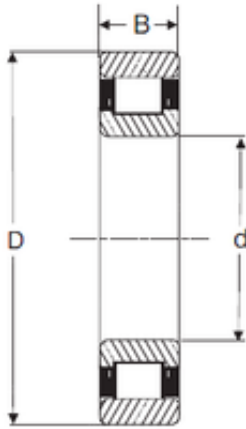

RES Bearing import&export co.,ltd

SIGMA N 2317 cylindrical roller bearings

Bearing No. N 2317

Size	85x180x60 mm
Bore Diameter	85 mm
Outer Diameter	180 mm
Width	60 mm
d	85 mm
D	180 mm
B	60 mm
C	60 mm

N 2317 Bearing 2D drawings and 3D CAD models