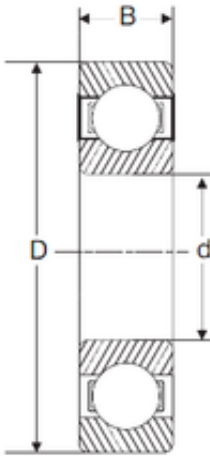

RES Bearing import&export co.,ltd

SIGMA 6321 deep groove ball bearings

Bearing No. 6321

Size	105x225x49 mm
Bore Diameter	105 mm
Outer Diameter	225 mm
Width	49 mm
d	105 mm
D	225 mm
B	49 mm
C	49 mm

6321 Bearing 2D drawings and 3D CAD models