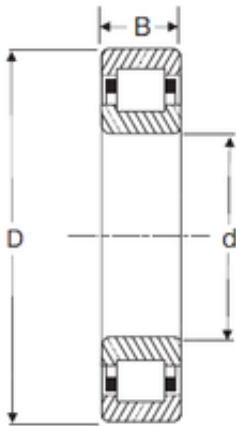

SIGMA NUP 215 cylindrical roller bearings

Bearing No. NUP 215

Size	75x130x25 mm
Bore Diameter	75 mm
Outer Diameter	130 mm
Width	25 mm
d	75 mm
D	130 mm
B	25 mm
C	25 mm

NUP 215 Bearing 2D drawings and 3D CAD models