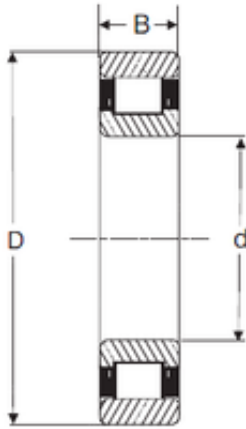

RES Bearing import&export co.,ltd

SIGMA N 2212 cylindrical roller bearings

Bearing No. N 2212

Size	60x110x28 mm
Bore Diameter	60 mm
Outer Diameter	110 mm
Width	28 mm
d	60 mm
D	110 mm
B	28 mm
C	28 mm

N 2212 Bearing 2D drawings and 3D CAD models