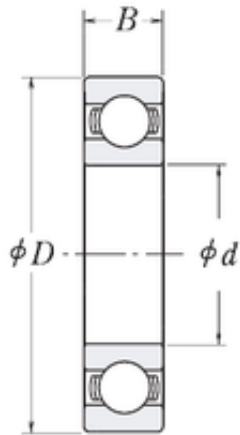

RES Bearing import&export co.,ltd

RHP XLJ5 deep groove ball bearings

Bearing No. XLJ5

Size	127x177.8x25.4 mm
Bore Diameter	127 mm
Outer Diameter	177,8 mm
Width	25,4 mm
d	127 mm
D	177,8 mm
B	25,4 mm
C	25,4 mm
Weight	1,68 Kg
Basic dynamic load rating (C)	68 kN
Basic static load rating (C0)	67 kN
(Grease) Lubrication Speed	3400 r/min

XLJ5 Bearing 2D drawings and 3D CAD models