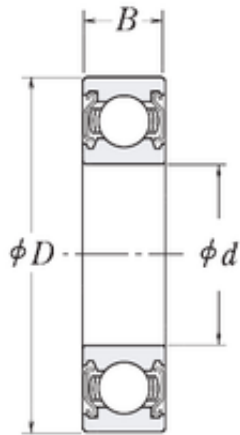

RES Bearing import&export co.,ltd

RHP MJ5/8-2Z deep groove ball bearings

Bearing No. MJ5/8-2Z

Size	15.875x46.0375x15.875 mm
Bore Diameter	15,875 mm
Outer Diameter	46,0375 mm
Width	15,875 mm
d	15,875 mm
D	46,0375 mm
B	15,875 mm
C	15,875 mm
Weight	0,117 Kg
Basic dynamic load rating (C)	12,6 kN
Basic static load rating (C0)	5,6 kN

MJ5/8-2Z Bearing 2D drawings and 3D CAD models