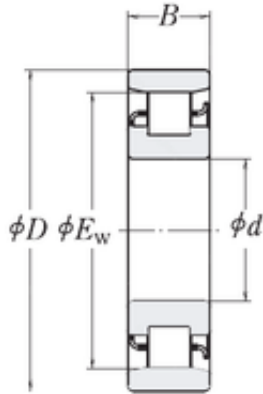

RES Bearing import&export co.,ltd

RHP XLRJ5.1/4 cylindrical roller bearings

Bearing No. XLRJ5.1/4

| | |
|-------------------------------|-----------------------|
| Size | 133.35x184.15x25.4 mm |
| Bore Diameter | 133,35 mm |
| Outer Diameter | 184,15 mm |
| Width | 25,4 mm |
| d | 133,35 mm |
| D | 184,15 mm |
| B | 25,4 mm |
| C | 25,4 mm |
| Weight | 1,87 Kg |
| Basic dynamic load rating (C) | 112 kN |
| Basic static load rating (C0) | 161 kN |
| (Grease) Lubrication Speed | 2000 r/min |

XLRJ5.1/4 Bearing 2D drawings and 3D CAD models