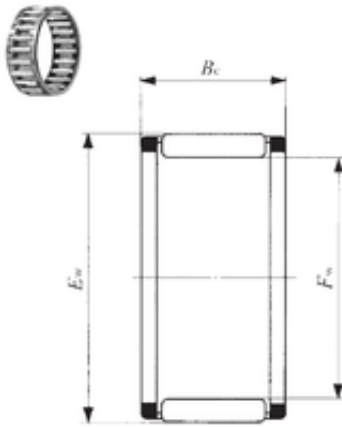

### IKO KT 354017 needle roller bearings

Bearing No. KT 354017

Bore Diameter	35 mm
Outer Diameter	40 mm
Fw	35 mm
Ew	40 mm
Bc	17 mm
Weight	0,023 Kg
Basic dynamic load rating (C)	20,5 kN
Basic static load rating (C0)	36,9 kN

KT 354017 Bearing 2D drawings and 3D CAD models