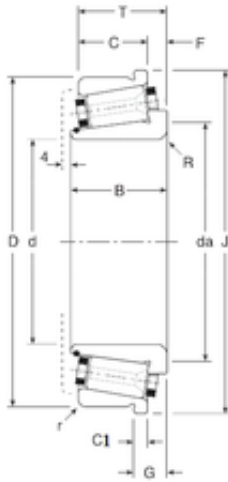

RES Bearing import&export co.,ltd

Gamet 113060X/113100C tapered roller bearings

Bearing No. 113060X/113100C

Size	60.325x100x25.4 mm
Bore Diameter	60,325 mm
Outer Diameter	100 mm
Width	25,4 mm
d	60,325 mm
D	100 mm
T	25,4 mm
B	26,5 mm
C	19,84 mm
r	2 mm
C1	4,5 mm
F	5,56 mm
G	10,06 mm
J	104,5 mm
R	2 mm
da	72 mm
Weight	0,88 Kg

113060X/113100C Bearing 2D drawings and 3D CAD models